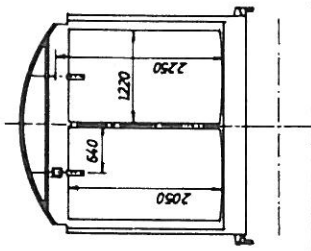

• Hbis-t 211 6 000 – 211 6 099

RIV

	A	B	C
	17,0t	21,0t	25,0t
S	17,0t	21,0t	25,0t

Tara: ca. 15,0 t  
Bundflade: 32,0 m<sup>2</sup>  
Rumindhold: 72,0 m<sup>3</sup>  
Maks. Hast.: 100 km/h

1975/76 Scandia