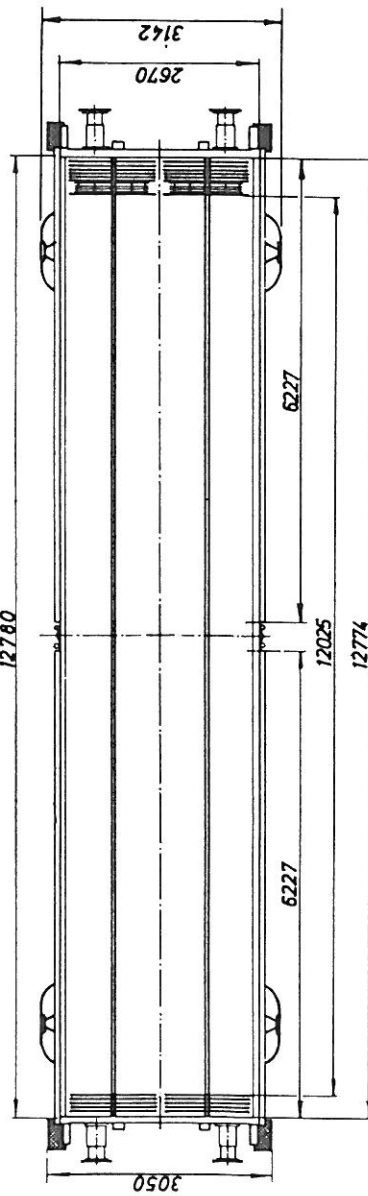

• Hbis-t 211 6 000 – 211 6 099

RIV

	A	B	C
	17,0t	21,0t	25,0t
S	17,0t	21,0t	25,0t

Tara: ca. 15,0 t  
Bundflade: 32,0 m<sup>2</sup>  
Rumindhold: 72,0 m<sup>3</sup>  
Maks. Hast.: 100 km/h

1975/76 Scandia