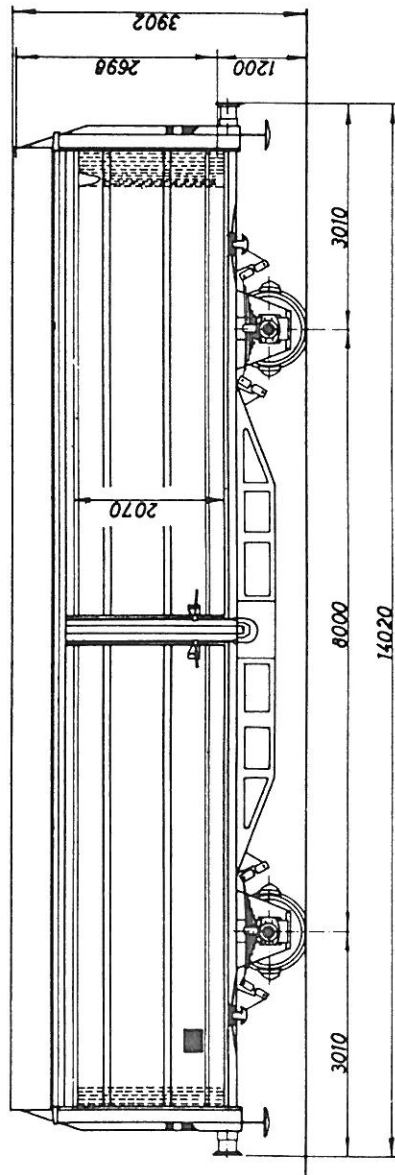

• Hbis-t 211 6 000 – 211 6 099

RIV

	A	B	C
	17,0t	21,0t	25,0t
S	17,0t	21,0t	25,0t

Tara: ca. 15,0 t  
Bundflade: 32,0 m<sup>2</sup>  
Rumindhold: 72,0 m<sup>3</sup>  
Maks. Hast.: 100 km/h

1975/76 Scandia