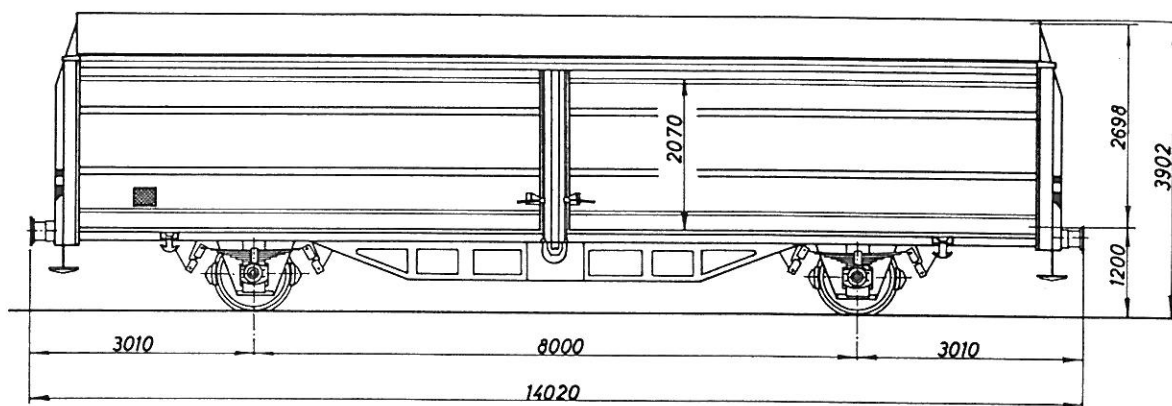

· Hbis 211 5 330 - 211 5 529

RIV

1975 Scandia

	A	B	C
	18,0t	22,0t	26,0t
S	18,0t	22,0t	26,0t

Tara: ca. 13,9 t  
 Bundflade: 33,0 m<sup>2</sup>  
 Rumindhold: 85,0 m<sup>3</sup>  
 Maks. hast.: 100 km/t