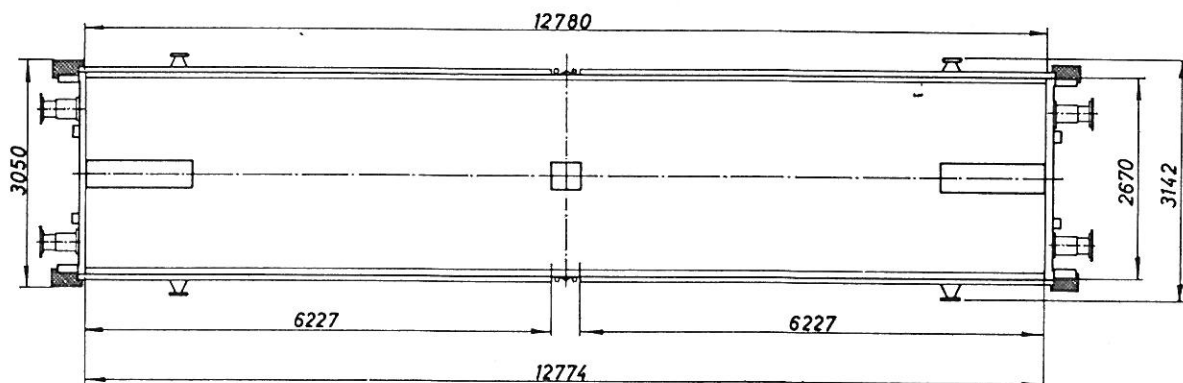

· Hbis 211 5 330 - 211 5 529

RIV

1975 Scandia

	A	B	C
	18,0t	22,0t	26,0t
S	18,0t	22,0t	26,0t

Tara: ca. 13,9 t  
 Bundflade: 33,0 m<sup>2</sup>  
 Rumindhold: 85,0 m<sup>3</sup>  
 Maks. hast.: 100 km/t